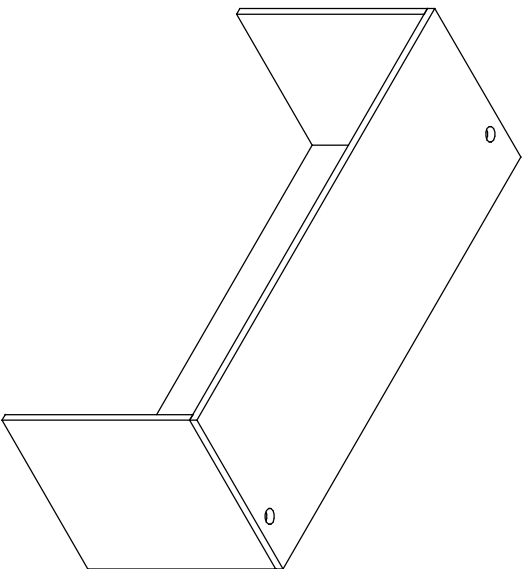

stiles™

CO900 71" DESK SHELL
 CO902 66" DESK SHELL
 CO903 60" DESK SHELL

Step:1

Step:2

Step:3

Hardware List:

No.	Drawing	Description	Qty
A		Cam lock	16pcs
B		Cam-stud	16pcs
C		Grommet	16pcs
D		Dowel	17pcs
E		Lender	4pcs
F		Grommet	2pcs