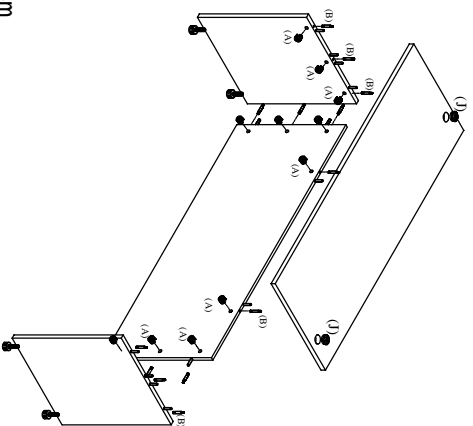

stiles™

CO900 71" DESK SHELL
 CO902 66" DESK SHELL
 CO903 60" DESK SHELL

Step:1

Step:2

Step:3

Hardware List:

No.	Drawing	Description	Qty
A		Cam lock	16pcs
B		Cam-stud	16pcs
C		Grommet	16pcs
D		Dowel	17pcs
E		Lender	4pcs
F		Grommet	2pcs