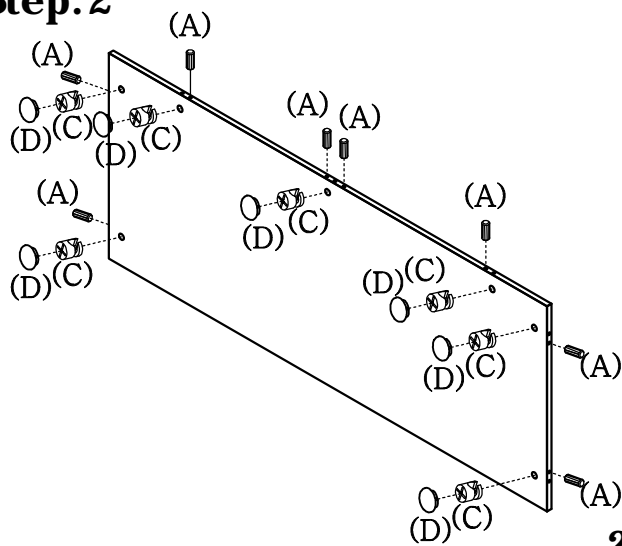

Step: 1

1

Step: 2

2

Step: 3

3

Step: 4

4

Step: 5

5

Step: 6

6