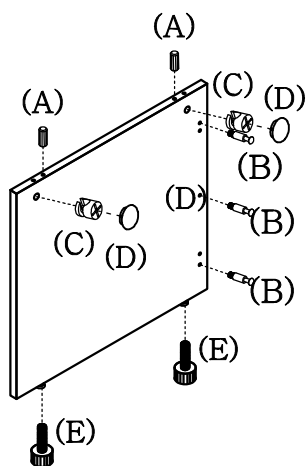

Step: 1

1

Step: 2

2

Step: 3

3

Step: 4

4

Step: 5

5

Step: 6

6