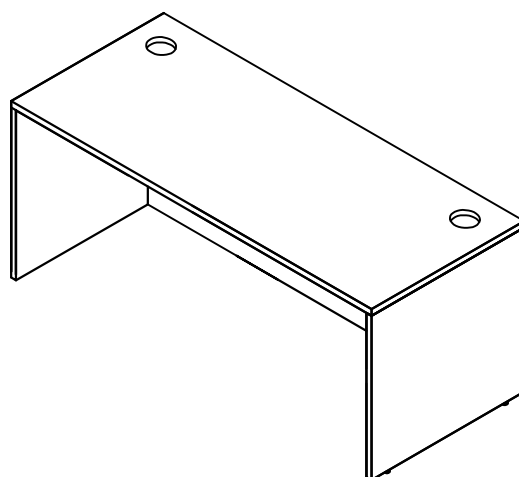

stilles™

C0930
71" CREDENZA SHELL

C0932
66" CREDENZA SHELL

Hardware List:

No.	Drawing	Description	Q'ty
A		Dowel	12pcs
B		Cam lock Pin	13pcs
C		Cam lock	13pcs
D		Camlock CAP	13pcs
E		Leveler	4pcs
F		Grommet	4pcs

Step: 4

4

Step: 5

5

Step: 6

6