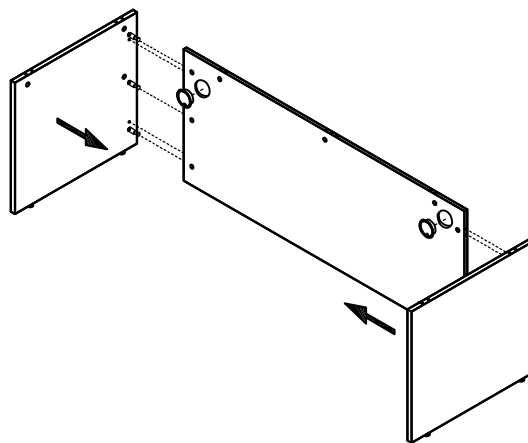

Step: 1

1

Step: 2

2

Step: 3

3

Step: 4

4

Step: 5

5

Step: 6

6