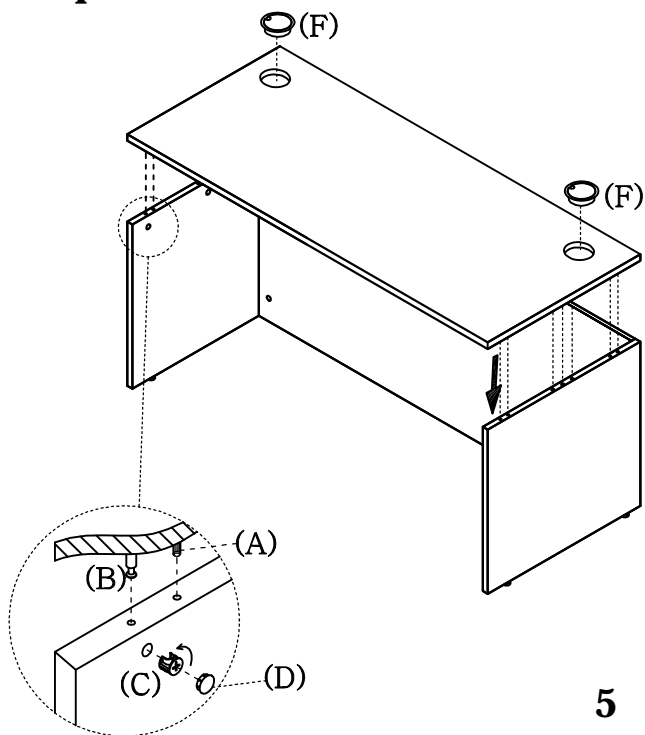

Step: 1

1

Step: 2

2

Step: 3

3

Step: 4

4

Step: 5

5

Step: 6

6