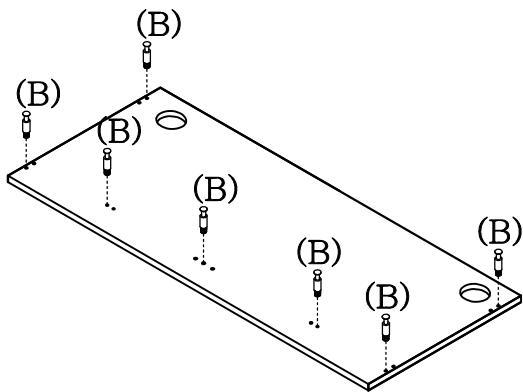

Step: 1

1

Step: 2

2

Step: 3

3

Step: 4

4

Step: 5

5

Step: 6

6