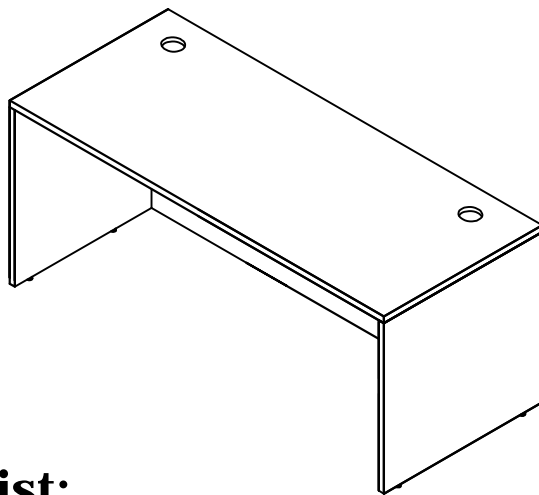

stilles™

C0930
71" CREDENZA SHELL

C0932
66" CREDENZA SHELL

Hardware List:

No.	Drawing	Description	Q'ty
A		Dowel	12pcs
B		Cam lock Pin	13pcs
C		Cam lock	13pcs
D		Camlock CAP	13pcs
E		Leveler	4pcs
F		Grommet	4pcs