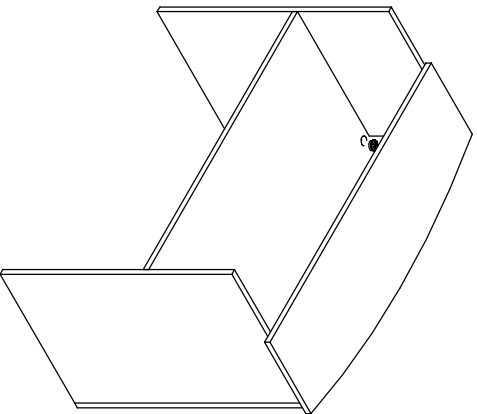

stilles™

CO240
RECEPTION DESK SHELL

No.	Drawing	Description	Q'ty
A		Cam lock	20pcs
B		Cam-stud	20pcs
C		Grommet	20pcs
D		Dowel	27pcs
E		Leveler	4pcs
F		Angle iron	4pcs
G		Grommet	2pcs
H		Screw	32pcs
I		Cover	4pcs