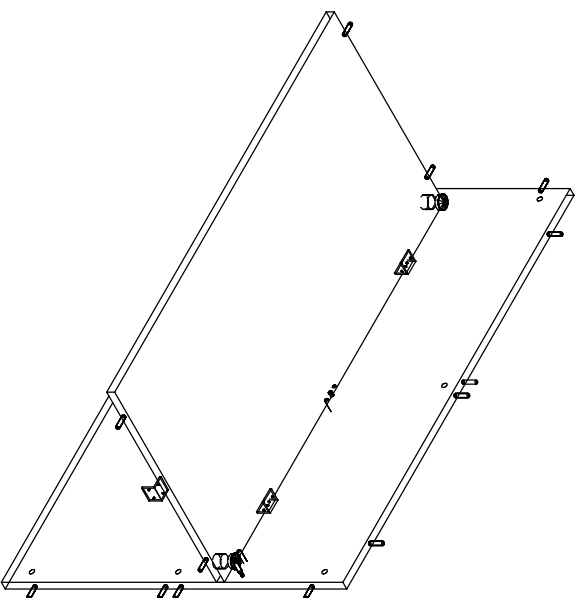

stilles™

CO240
RECEPTION DESK SHELL

No.	Drawing	Description	Q'ty
A		Cam lock	20pcs
B		Cam-stud	20pcs
C		Grommet	20pcs
D		Dowel	27pcs
E		Leveler	4pcs
F		Angle iron	4pcs
G		Grommet	2pcs
H		Screw	32pcs
I		Cover	4pcs

Step:1

www.stillesoffice.com

Net:
Tel : 909930366