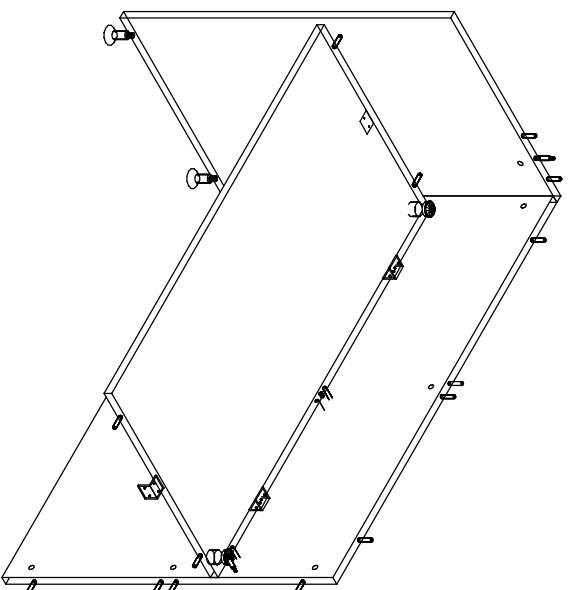

stilles™

CO240
RECEPTION DESK SHELL

No.	Drawing	Description	Q'ty
A		Cam lock	20pcs
B		Cam-stud	20pcs
C		Grommet	20pcs
D		Dowel	27pcs
E		Leveler	4pcs
F		Angle iron	4pcs
G		Grommet	2pcs
H		Screw	32pcs
I		Cover	4pcs

Step:2

www.stillesoffice.com

Net:
Tel : 909930366