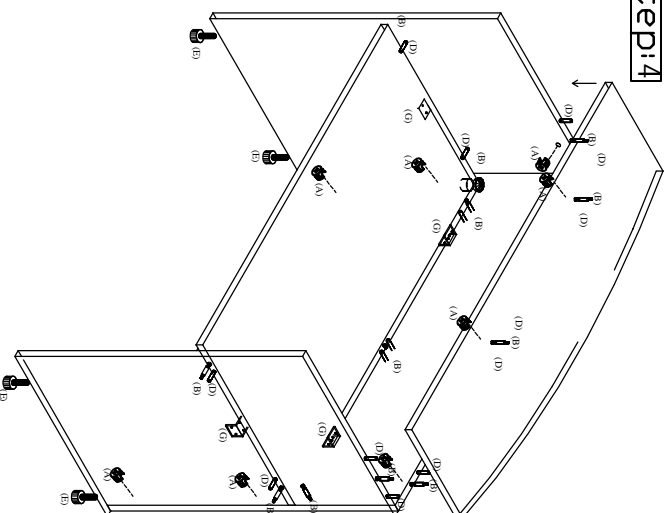

stilles™

CO240
RECEPTION DESK SHELL

No.	Drawing	Description	Q'ty
A		Cam lock	20pcs
B		Cam-stud	20pcs
C		Grommet	20pcs
D		Dowel	27pcs
E		Leveler	4pcs
F		Angle iron	4pcs
G		Grommet	2pcs
H		Screw	32pcs
I		Cover	4pcs

Step:4

www.stillesoffice.com

Net:
Tel : 909930366