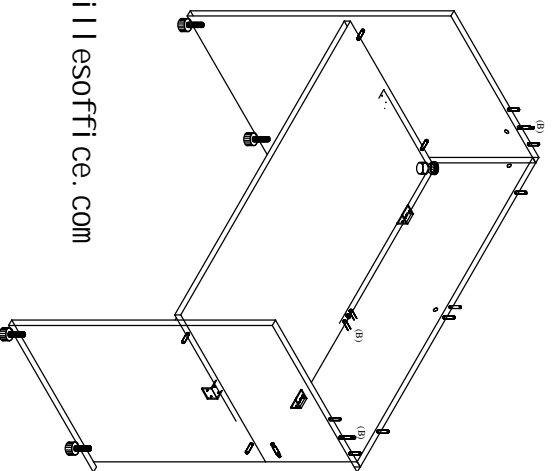

stilles™

CO240
RECEPTION DESK SHELL

No.	Drawing	Description	Q'ty
A		Cam lock	20pcs
B		Cam-stud	20pcs
C		Grommet	20pcs
D		Dowel	27pcs
E		Leveler	4pcs
F		Angle iron	4pcs
G		Grommet	2pcs
H		Screw	32pcs
I		Cover	4pcs

Step:3

www.stillesoffice.com

Net:
Tel : 909930366