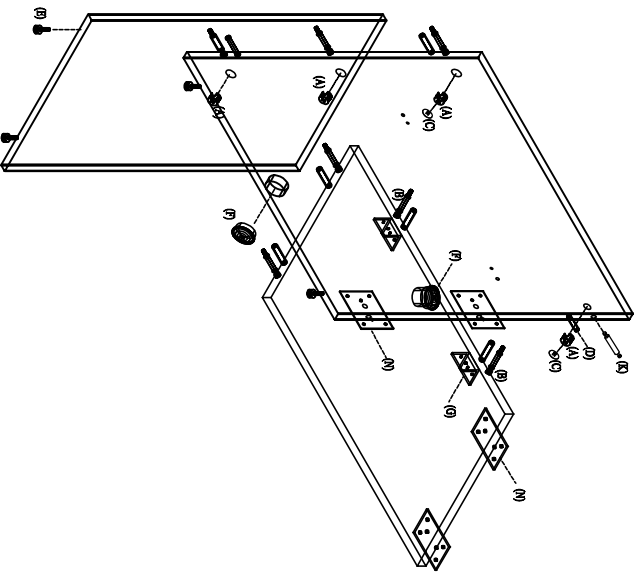

stilles™

CO249
RECEPTION RETURN

Step:1

Step:3

Step:2

No.	Drawing	Description	Qty	No.	Drawing	Description	Qty
A		Cam lock	12pcs	F		Grommet	2pcs
B		Cam-stud	12pcs	G		Angle iron	2pcs
C		Grommet	12pcs	K		Wood screw	32pcs
D		Dowel	10pcs	N		Mending plate	4pcs
E		Leveler	4pcs	M		Grommet	4pcs
K		Cam-stud	1pcs	M		Mending plate	4pcs