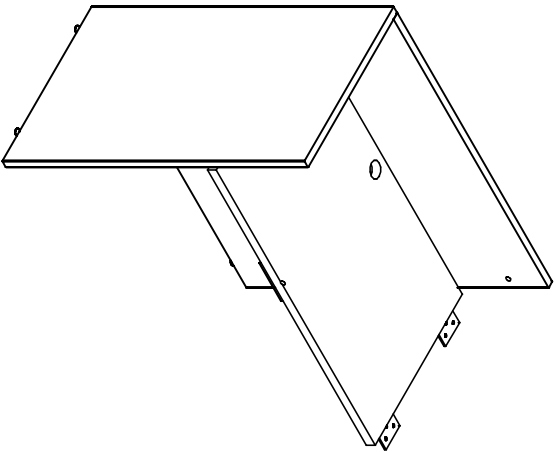

stilles™

CO249
RECEPTION RETURN

Step:1

Step:3

Step:2

No.	Drawing	Description	Qty	No.	Drawing	Description	Qty
A		Cam lock	12pcs	F		Grommet	2pcs
B		Cam-stud	12pcs	G		Angle iron	2pcs
C		Grommet	12pcs	K		Wood screw	32pcs
D		Dowel	10pcs	N		Mending plate	4pcs
E		Leveler	4pcs	M		Grommet	4pcs
K		Cam-stud	1pcs	M		Mending plate	4pcs