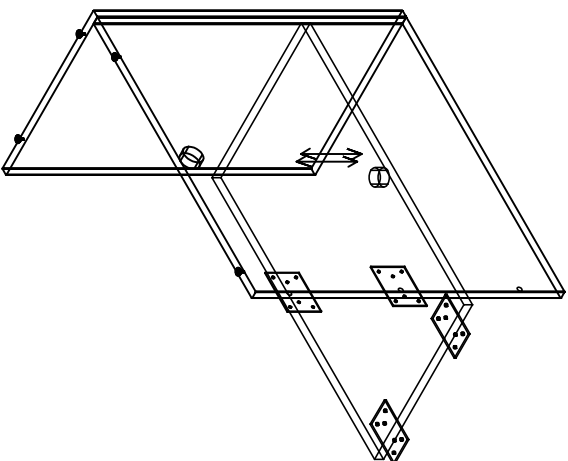

stilles™

CO249
RECEPTION RETURN

Step:1

Step:3

Step:2

No.	Drawing	Description	Qty	No.	Drawing	Description	Qty
A		Cam lock	12pcs	F		Grommet	2pcs
B		Cam-stud	12pcs	G		Angle iron	2pcs
C		Grommet	12pcs	K		Wood screw	32pcs
D		Dowel	10pcs	N		Mending plate	4pcs
E		Leveler	4pcs	M		Grommet	4pcs
K		Cam-stud	1pcs	M		Mending plate	4pcs