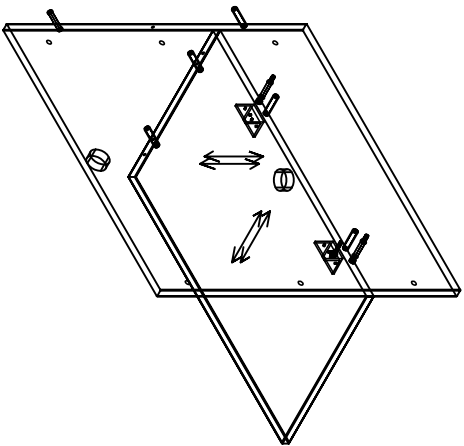

stilles™

CO249
RECEPTION RETURN

Step:1

Step:3

Step:2

No.	Drawing	Description	Qty	No.	Drawing	Description	Qty
A		Cam lock	12pcs	F		Grommet	2pcs
B		Cam-stud	12pcs	G		Angle iron	2pcs
C		Grommet	12pcs	K		Wood screw	32pcs
D		Dowel	10pcs	N		Mending plate	4pcs
E		Leveler	4pcs	M		Grommet	4pcs
K		Cam-stud	1pcs	M		Mending plate	4pcs