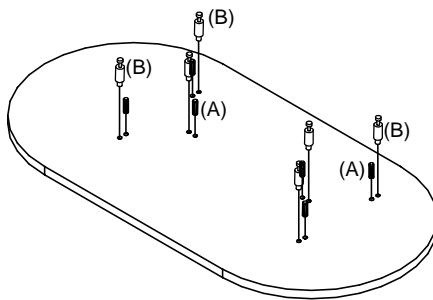

stilles™

CO480
71" RACETRACK TABLE
CO482
95" RACETRACK TABLE

Step:1

Step:2

Step:3

No.	Drawing	Description	Q'ty
A		Dowel	10pcs
B		Cam-stud	10pcs
C		Cam lock	10pcs
D		Grommet	10pcs
E		Leveler	4pcs
F		Screw	32pcs
G		Angle iron	4pcs