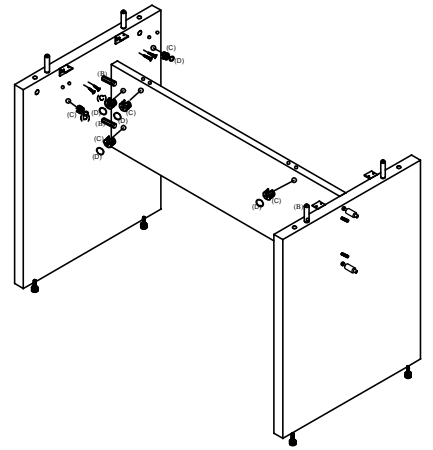

stilles™

CO480
71" RACETRACK TABLE
CO482
95" RACETRACK TABLE

Step:1

Step:2

Step:3

No.	Drawing	Description	Q'ty
A		Dowel	10pcs
B		Cam-stud	10pcs
C		Cam lock	10pcs
D		Grommet	10pcs
E		Leveler	4pcs
F		Screw	32pcs
G		Angle iron	4pcs