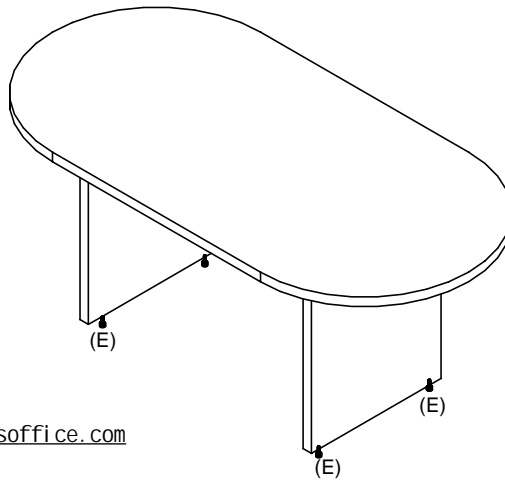

stilles™

CO480
71" RACETRACK TABLE
CO482
95" RACETRACK TABLE

Step:1

Step:2

Step:3

No.	Drawing	Description	Q'ty
A		Dowel	10pcs
B		Cam-stud	10pcs
C		Cam lock	10pcs
D		Grommet	10pcs
E		Leveler	4pcs
F		Screw	32pcs
G		Angle iron	4pcs