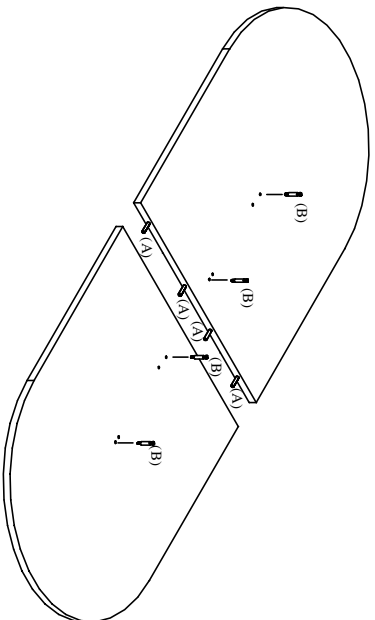

stilles™

CO483
120" RACETRACK TABLE TOP&BASE
CO4831
120" RACETRACK TABLE STRETCHER

No.	Drawing	Description	Qty
A		Dowel	16pcs
B		Cann-stud	12pcs
C		Cann lock	12pcs
D		Grommet	12pcs
E		Leyeler	4pcs
F		Screw	72pcs
G		Mending plate	4pcs
H		Arbeitsanweisung	Hersteller

Net:
Tel: 909930366

Arbeitsanweisung Hersteller
www.stilles.com

Step:1

Step:3