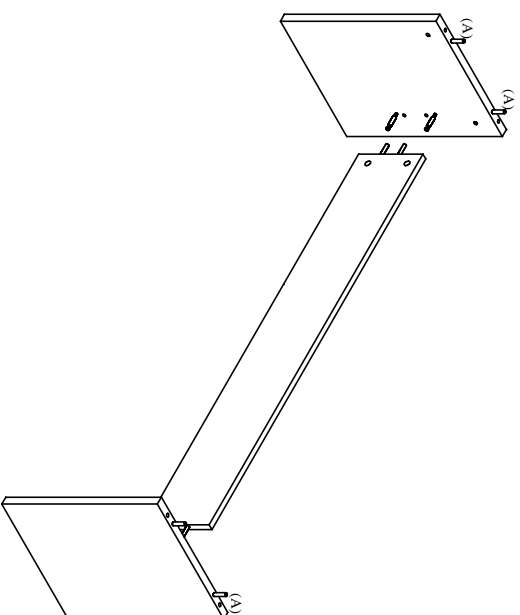

stilles™

CO483
120" RACETRACK TABLE TOP&BASE
CO4831
120" RACETRACK TABLE STRETCHER

No.	Drawing	Description	Qty
A		Dowel	16pcs
B		Cann-stud	12pcs
C		Cann lock	12pcs
D		Grommet	12pcs
E		Leyeler	4pcs
F		Screw	72pcs
G		Mending plate	4pcs
H		Arbeitsanweisung	Hersteller

Net:
Tel: 909930366

Arbeitsanweisung Hersteller
www.stilles.com

Step:1

Step:3