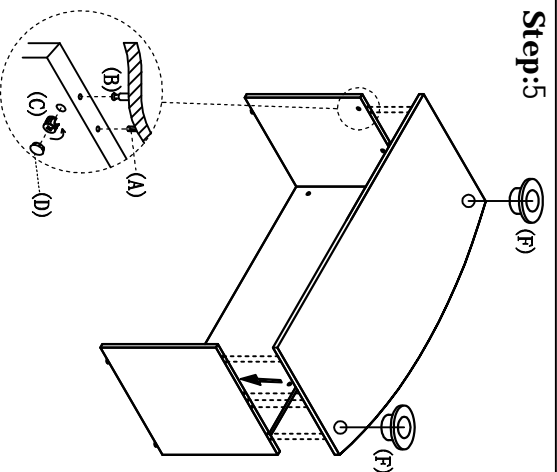

Step:5

Step:6