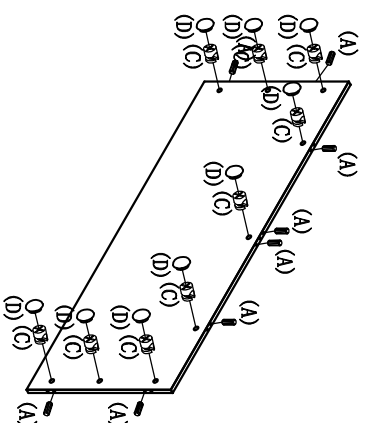

Step:2

Step:4