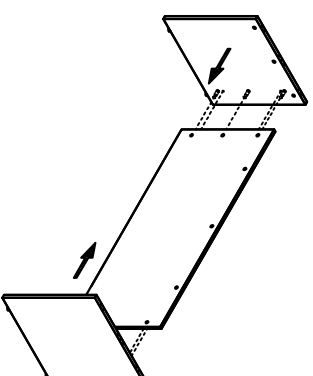

stilles™

CO910

71" BOW FRONT DESK SHELL

Hardware List:

No.	Drawing	Description	Q'ty
A		Dowel	16pcs
B		Cam-stud	15pcs
C		Cam lock	15pcs
D		Grommet	15pcs
E		Leveler	4pcs
F		Grommet	2pcs

www.stillesoffice.com

Net:

Tel : 909930366

Step:4