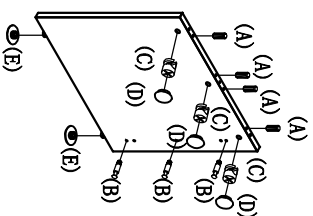

stilles™

CO910

71" BOW FRONT DESK SHELL

Hardware List:

No.	Drawing	Description	Q'ty
A		Dowel	16pcs
B		Cam-stud	15pcs
C		Cam lock	15pcs
D		Grommet	15pcs
E		Leveler	4pcs
F		Grommet	2pcs

www.stillesoffice.com

Net:

Tel : 909930366

Step:3