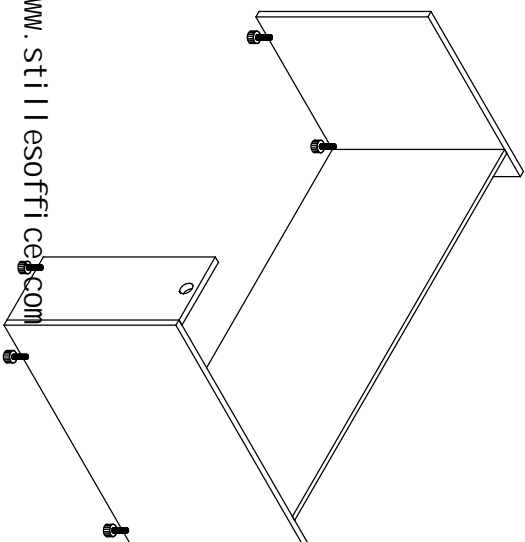

stilles™

CO916
71" BOW DESK W/COMPUTER CORNER (R)
CO917
71" BOW DESK W/COMPUTER CORNER (L)

Hardware List:

No.	Drawing	Description	Q'ty
A		Cam lock	19pcs
B		Cam-stud	19pcs
D		Dowel	20pcs
E		Leveler	5pcs
F		Grommet	3pcs

Step:1

www.stillesoffice.com
Net:
Tel : 909930366