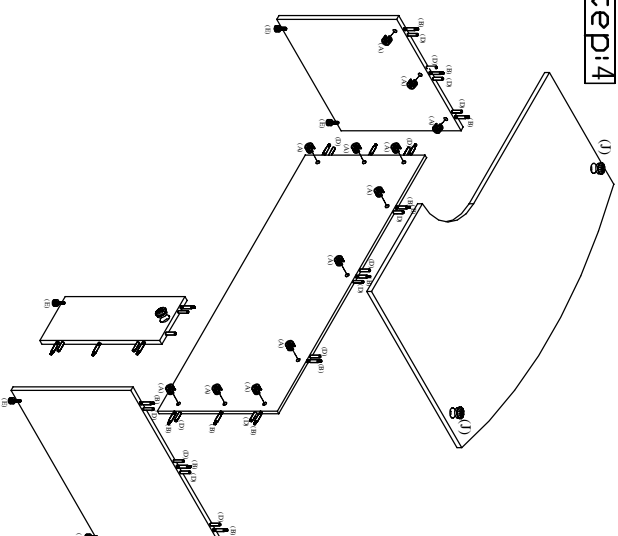

stilles™

CO916
71" BOW DESK W/COMPUTER CORNER (R)
CO917
71" BOW DESK W/COMPUTER CORNER (L)

Hardware List:

No.	Drawing	Description	Q'ty
A		Cam lock	19pcs
B		Cam-stud	19pcs
D		Dowel	20pcs
E		Leveler	5pcs
F		Grommet	3pcs

Step:1

Step:4

www.stillesoffice.com
Net:
Tel : 909930366