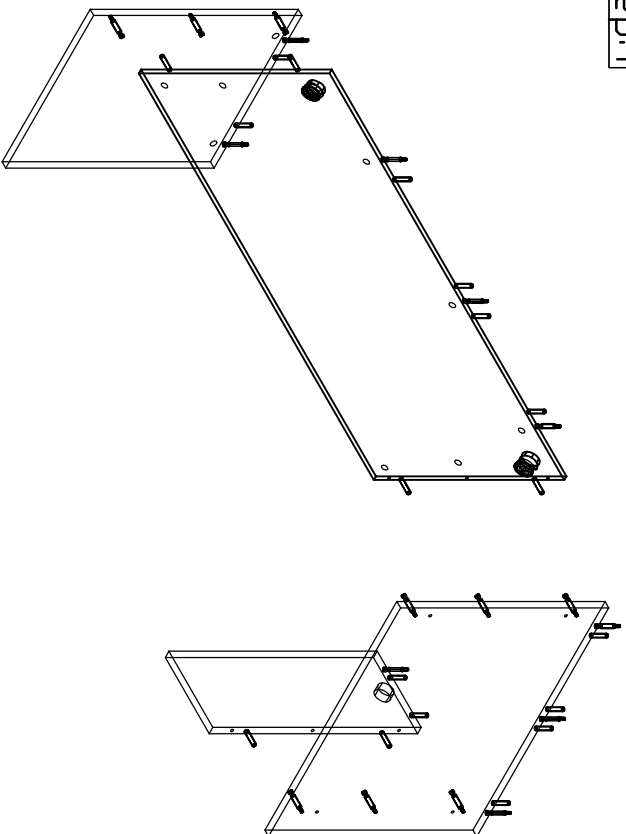

stiles™

CO936
71" CORNER CREDENZA W/COMPUTER (R)
CO937
71" CORNER CREDENZA W/COMPUTER (L)

Step:1

1

Step:3

2

Hardware List:

No.	Drawing	Description	Q'ty
D		Grommet	5pcs
E		Cam lock	18pcs
F		Cam-stud	18pcs
G		Grommet	18pcs
H		Dowel	18pcs
J			