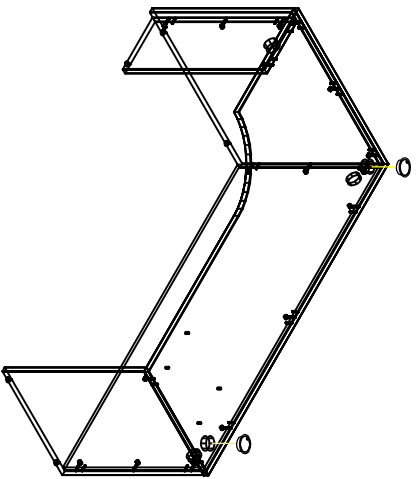

stiles™

CO936
71" CORNER CREDENZA W/COMPUTER (R)
CO937
71" CORNER CREDENZA W/COMPUTER (L)

Step:1

1

Step:3

2

Hardware List:

No.	Drawing	Description	Q'ty
D		Grommet	5pcs
E		Cam lock	18pcs
F		Cam-stud	18pcs
G		Grommet	18pcs
H		Dowel	18pcs
J			