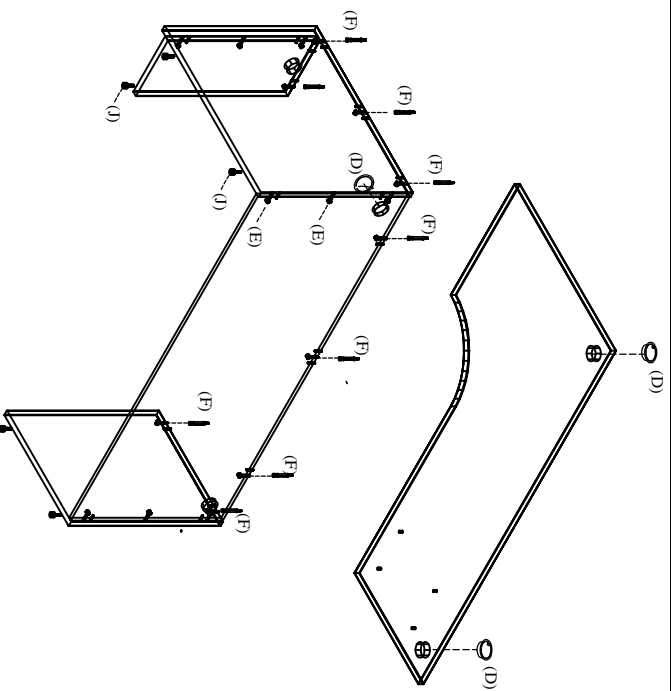

stiles™

CO936
71" CORNER CREDENZA W/COMPUTER (R)
CO937
71" CORNER CREDENZA W/COMPUTER (L)

Step:1

1

Step:3

2

Hardware List:

No.	Drawing	Description	Q'ty
D		Grommet	5pcs
E		Cam lock	18pcs
F		Cam-stud	18pcs
G		Grommet	18pcs
H		Dowel	18pcs
J			