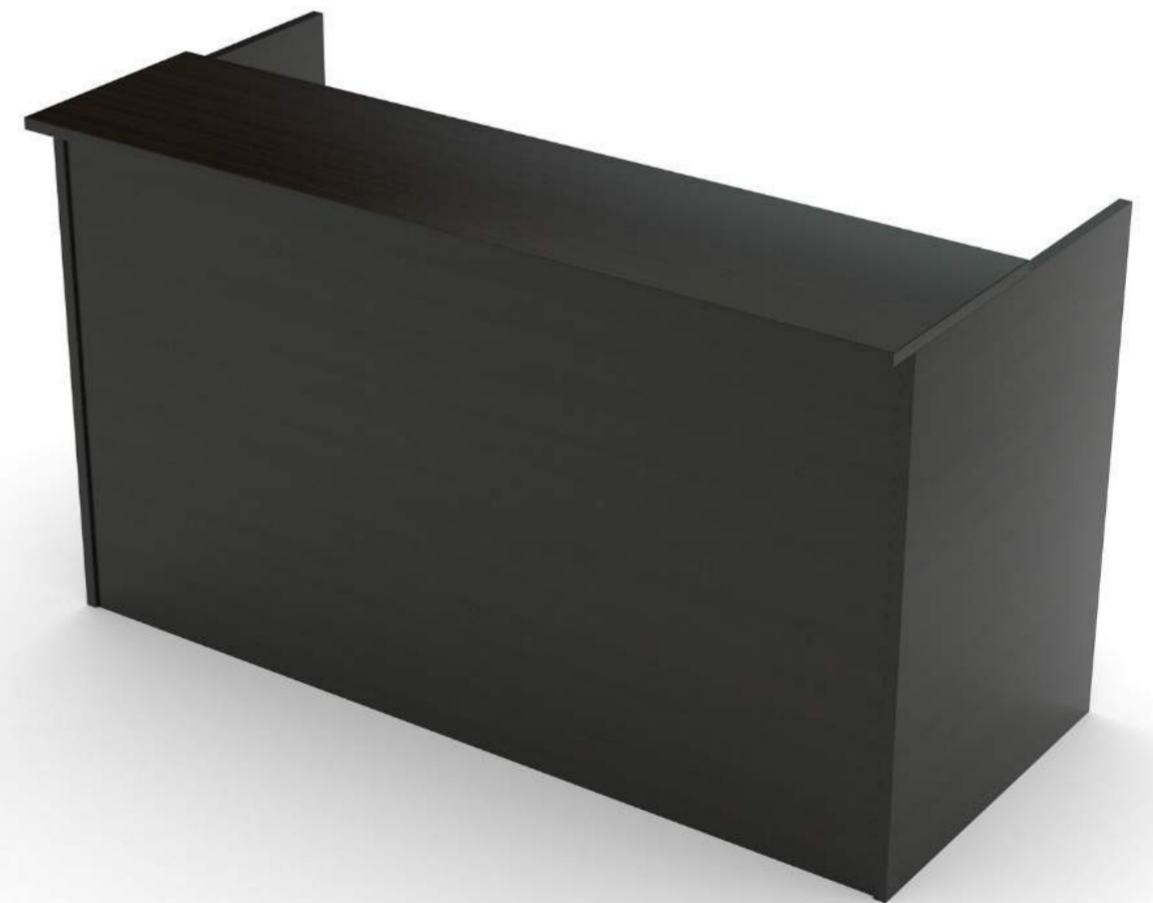

Dear Valued Customer,

There are some product changes we need you to be aware of. Please take a moment to take a look at what has changed.

Old Style CO920 Bullet Desk

New Style CO920 Bullet Desk

There are 2 distinct differences

- Length of modesty divider is half
- The pole has changed from black to silver on all finishes

New Option!

Frosted Glass Modesty

- Item #9202
- List price \$299

Old Style Reception CO240 Bow front

New Style Reception CO240 Straight Edge

Customers with a floor modle CO240 Bow front Reception Desk can request a new straight edge replacement top

Get Your Floor Sample

Get your reception floor sample

- CO240 Reception Shell
- CO249 Reception Return
- CO702 X's 2 B/F Ped